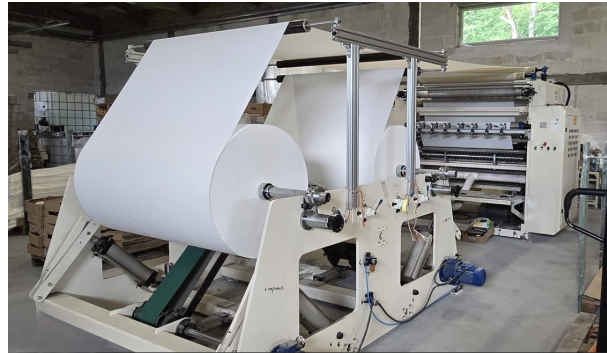

Paper towel machine V-Fold

Gebrauchtmachine | Artikel-Nr. 6452

Technische Daten:

Maschine:	Paper towel machine V-Fold
Hersteller:	Asian
Typ:	Type V automatic
Größe:	approx. 115 × 210–250 mm
Kapazität:	None
Jahr:	2020 s

Beschreibung:

Product type — V-fold interfolded towels & wipes

Folding style — V-Fold Interfold

Number of lanes — 6-lane configuration

Finished product size — 115 × 210-250 mm (typical V-fold format)

Number of plies — 1-2 ply

Paper grammage — 20-40 g/m²

CE certification — Yes

Number of plies — 1-2 ply

Material types — Tissue, creped paper, recycled or virgin pulp

Air supply requirement — 8 bar

Machine weight — 4.5 tons

Rated voltage — 380 V, 3-phase
