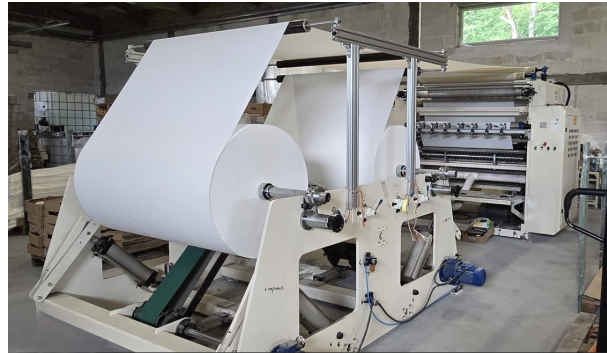

# Paper towel machine V-Fold

### Technische Daten:

Maschine:	Paper towel machine V-Fold
Hersteller:	Asian
Typ:	Type V automatic
Größe:	approx. 115 × 210–250 mm
Kapazität:	None
Jahr:	2020 s

---

**Beschreibung:**

---

**Product type** — V-fold interfolded towels & wipes

**Folding style** — V-Fold Interfold

**Number of lanes** — 6-lane configuration

**Finished product size** — 115 × 210-250 mm (typical V-fold format)

**Number of plies** — 1-2 ply

**Paper grammage** — 20-40 g/m<sup>2</sup>