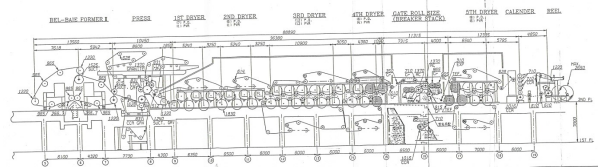

Papiermaschine 9000mm

Gebrauchtmaschine | Artikel-Nr. 6466

Technische Daten:

Maschine:	Papiermaschine 9000mm
Hersteller:	Mitsubishi Beloit
Typ:	None
Größe:	9000 mm
Kapazität:	None
Jahr:	1980's